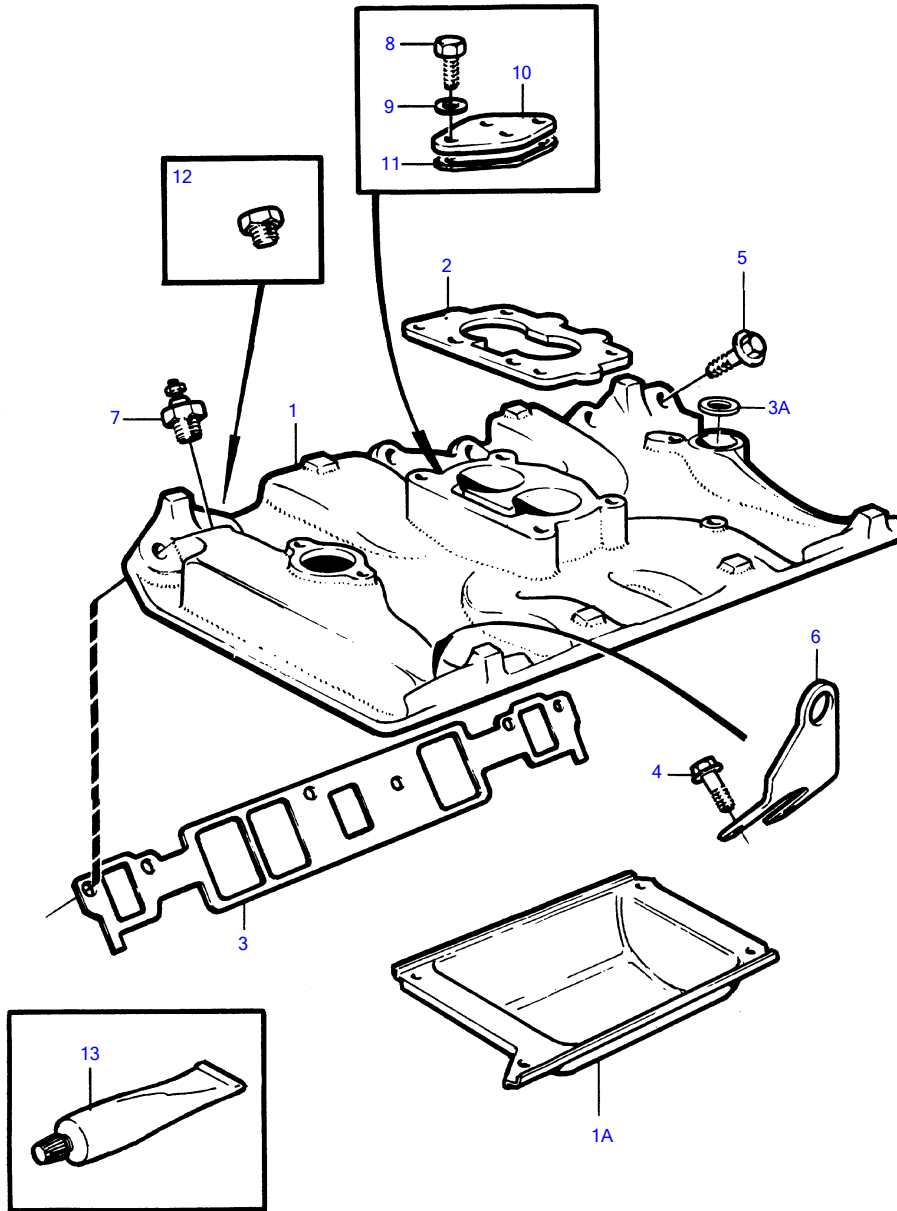

431B

11486

431B

REF	PART NO.	QTY	DESCRIPTION	NOTES
1	(856392)	1	Inlet pipe	Included in basic engine., See group 10A, Obsolete part
1A	(841752)	1	• Protecting plate	Obsolete part
2	856033	1	Gasket	See group 2C
3	857177	1	Gasket	
3A		1	• gasket	
4	855597	4	Screw	
5	855824	8	Screw	
6		2	lift eye	
7		1	temperature sender	See group 3
13	841261	X	Sealant	See group 9